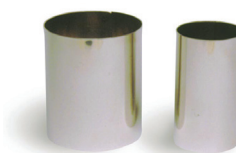

## INDIVIDUAL STAINLESS STEEL RING

Referred to as "Nonnettes", in stainless steel for individual small cakes, mousses and entremets.  
Pack of 4.

### ROUND

Item #	Ø"	H"	Item #	Ø"	H"
375312	2 1/6	1 1/6	375347	3 1/8	1 3/4
375313	2 2/3	1 1/6	375351	2	2
375314	2 3/8	1 1/6	375361	2	2 2/3
375334	2 1/2	1 5/8	375363	2 2/3	2 2/3
375336	3	1 5/8			

### HIGH Sold individually

Item #	Ø"	H"	Item #	Ø"	W"	H"
376010	2	3 1/2	376014	1 1/2	1 1/2	1 1/2
376012	3	3 1/2	376015	2 3/8	2 3/8	1 1/4

### DIAMOND

Item #	L"	W"	H"
376023	3 1/2	2 1/4	1